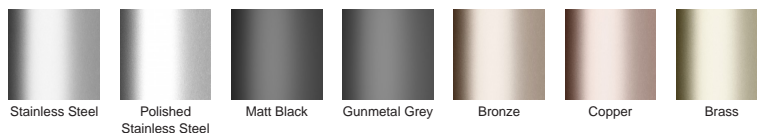

Available with 76mm, 44mm or 38mm outlet.

**Code** SQ100AR  
**Range** Square  
**Grate Style** AR  
**Category** Fixed-Length Units  
**Channel Material** Stainless Steel  
**Steel Grade** 316

## STORMTECH COLOUR FINISHES

Electroplate finishes subject to natural variation with time and local environment. Factors such as pools/surf beaches may require electropolishing. Contact us for suitability.