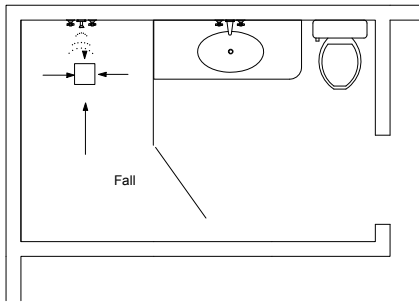

SQ100 Bathroom

For SQ100AR, SQ100MND, SQ100PH
SQ100PS, and SQ100TR