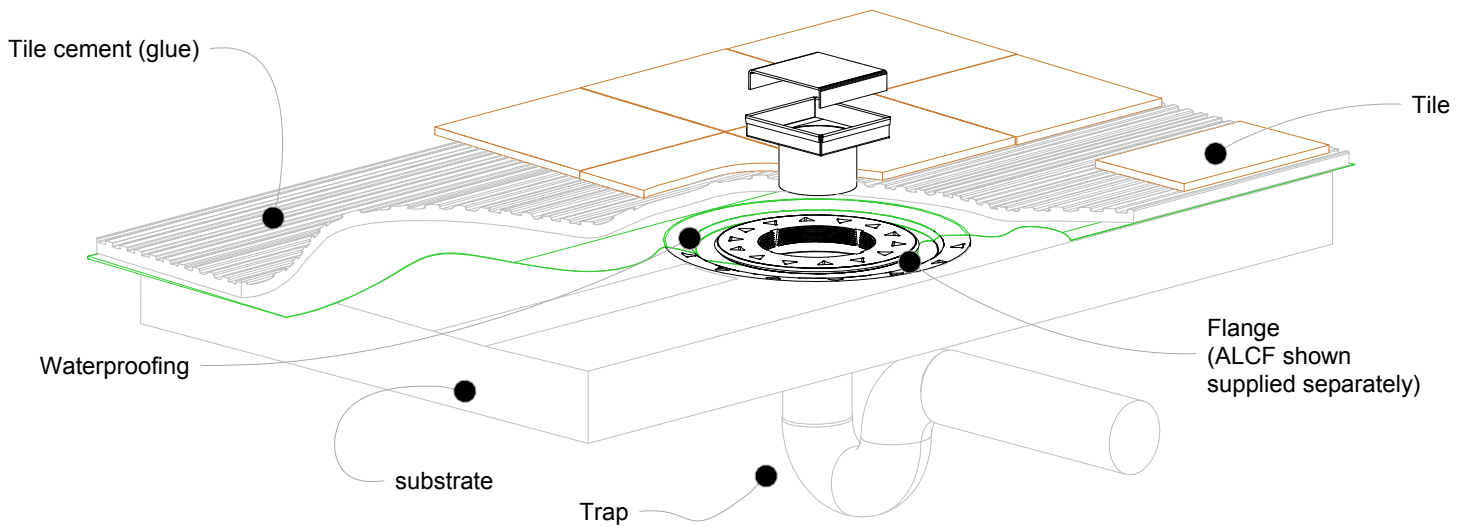

NOTE, refer to AS3500 for specific outlet pipe sizes related to your specific installation.