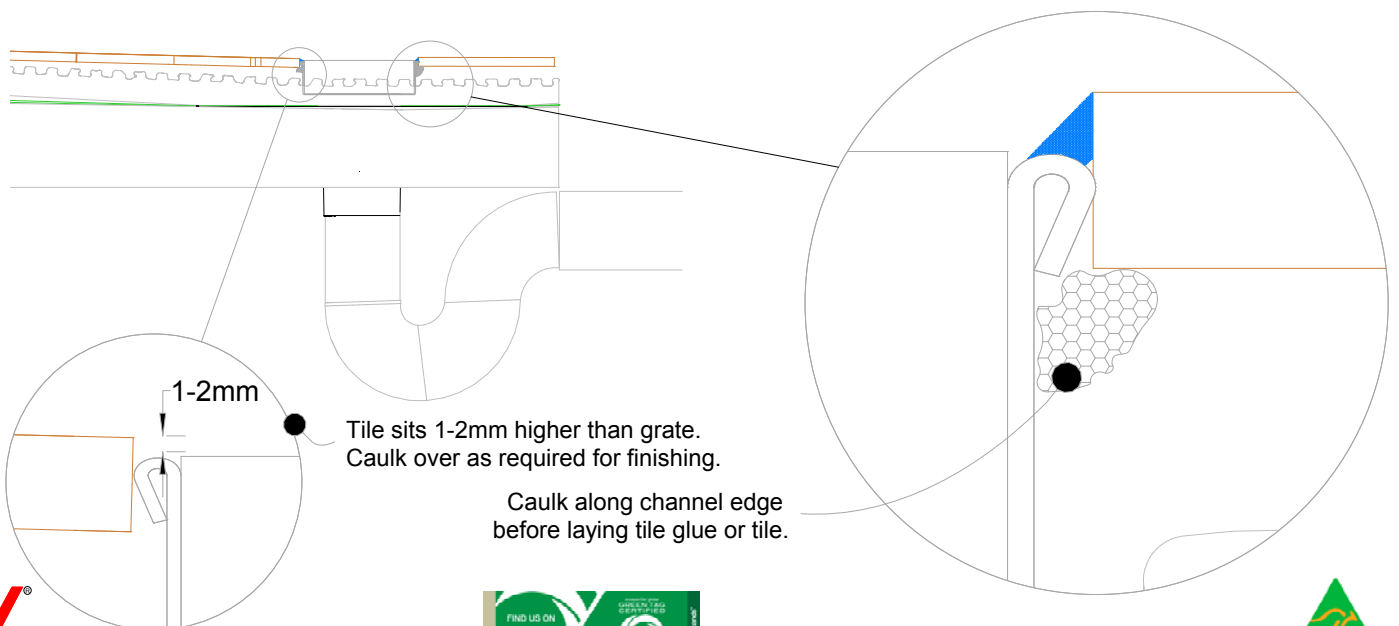

## SPECIFICATIONS + DIMENSIONS

<b>Channel Width</b>	103mm
<b>Channel Depth</b>	22mm
<b>Length(s)</b>	103mm
<b>Outlet Size</b>	DN40, DN50, DN80

Grates longer than 1500mm supplied in sections.  
Tile Inserts longer than 1200mm supplied in sections.  
Channels over 3000mm supplied in sections with joiner.  
+/-2mm tolerance on dimensions.

# SQ100 Bathroom

For SQ100AR, SQ100MND, SQ100PH  
SQ100PS, and SQ100TR

NOTE, refer to AS3500 for specific outlet pipe sizes related to your specific installation.

NOTE, this method requires the channel system to be above and separate from the waterproofing