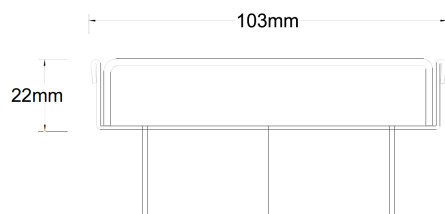

Grates longer than 1500mm supplied in sections.
Tile Inserts longer than 1200mm supplied in sections.
Channels over 3000mm supplied in sections with joiner.
+/-2mm tolerance on dimensions.

PRODUCT APPLICATIONS

- Bathroom Drainage
- Hospitality Drainage
- Shower Drainage
- Multi-Residential Drainage

Copyright © Stormtech Pty Ltd. Patent 733361. Drawings not to scale, please use dimensions shown.

Visit slimlinedrain.co.uk
for tools + inspiration.

Phone 01483 346460

Email technical@slimlinedrain.co.uk