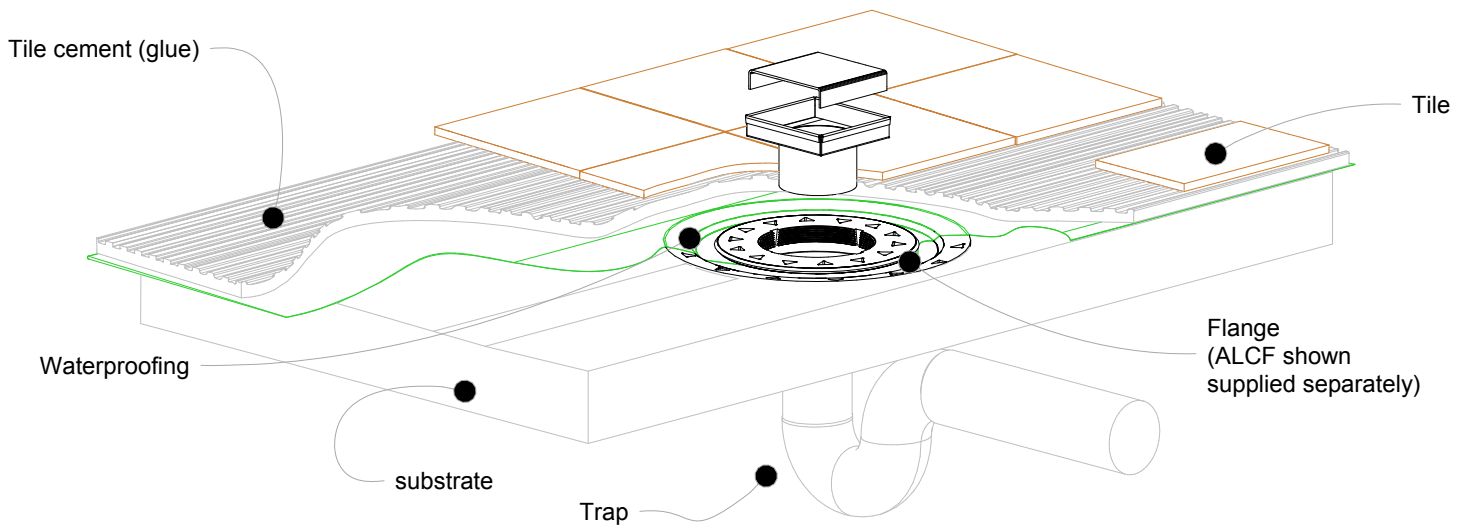

NOTE, refer to AS3500 for specific outlet pipe sizes related to your specific installation.