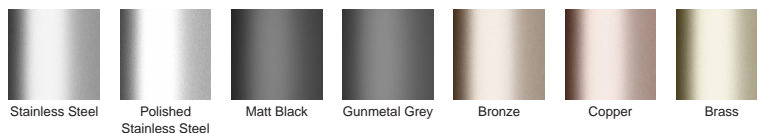

Available with 76mm, 44mm or 38mm outlet

**Code** SQ100PPS

**Range** Square

**Grate Style** PPS

**Category** Fixed-Length Units

**Channel Material** Stainless Steel

**Steel Grade** 316

## STORMTECH COLOUR FINISHES

Electroplate finishes subject to natural variation with time and local environment. Factors such as pools/surf beaches may require electropolishing. Contact us for suitability.