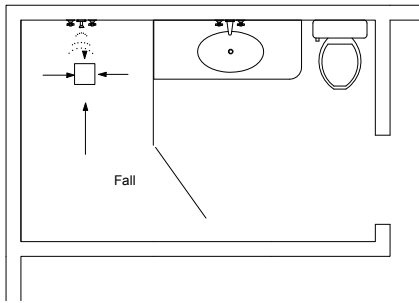

SQ100 Bathroom

For SQ100AR, SQ100MND, SQ100PH
SQ100PS, and SQ100TR