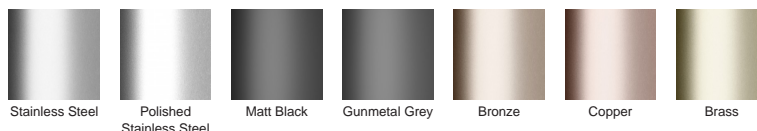

Available with 76mm, 44mm or 38mm outlet

**Code** SQ100TR

**Range** Square

**Grate Style** TR

**Category** Fixed-Length Units

**Channel Material** Stainless Steel

**Steel Grade** 316

## STORMTECH COLOUR FINISHES

Electroplate finishes subject to natural variation with time and local environment. Factors such as pools/surf beaches may require electropolishing. Contact us for suitability.