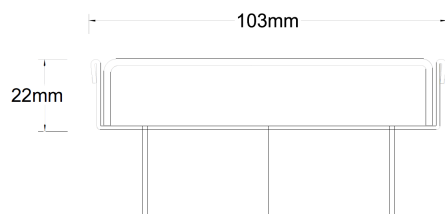

Grates longer than 1500mm supplied in sections.
Tile Inserts longer than 1200mm supplied in sections.
Channels over 3000mm supplied in sections with joiner.
+/-2mm tolerance on dimensions.

PRODUCT APPLICATIONS

Bathroom Drainage
Hospitality Drainage
Shower Drainage
Multi-Residential Drainage

Copyright © Stormtech Pty Ltd. Patent 733361. Drawings not to scale, please use dimensions shown.

Visit slimlinedrain.co.uk
for tools + inspiration.

Phone 01483 346460

Email technical@slimlinedrain.co.uk