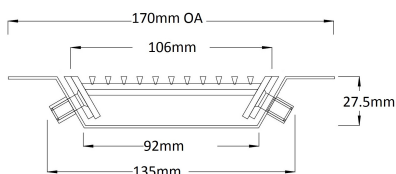

Grates longer than 1500mm supplied in sections.
Tile Inserts longer than 1200mm supplied in sections.
Channels over 3000mm supplied in sections with joiner.

SPECIFICATIONS + DIMENSIONS

Channel Width	170mm
Channel Depth	27mm
Length(s)	As Required
Outlet Size	N/A