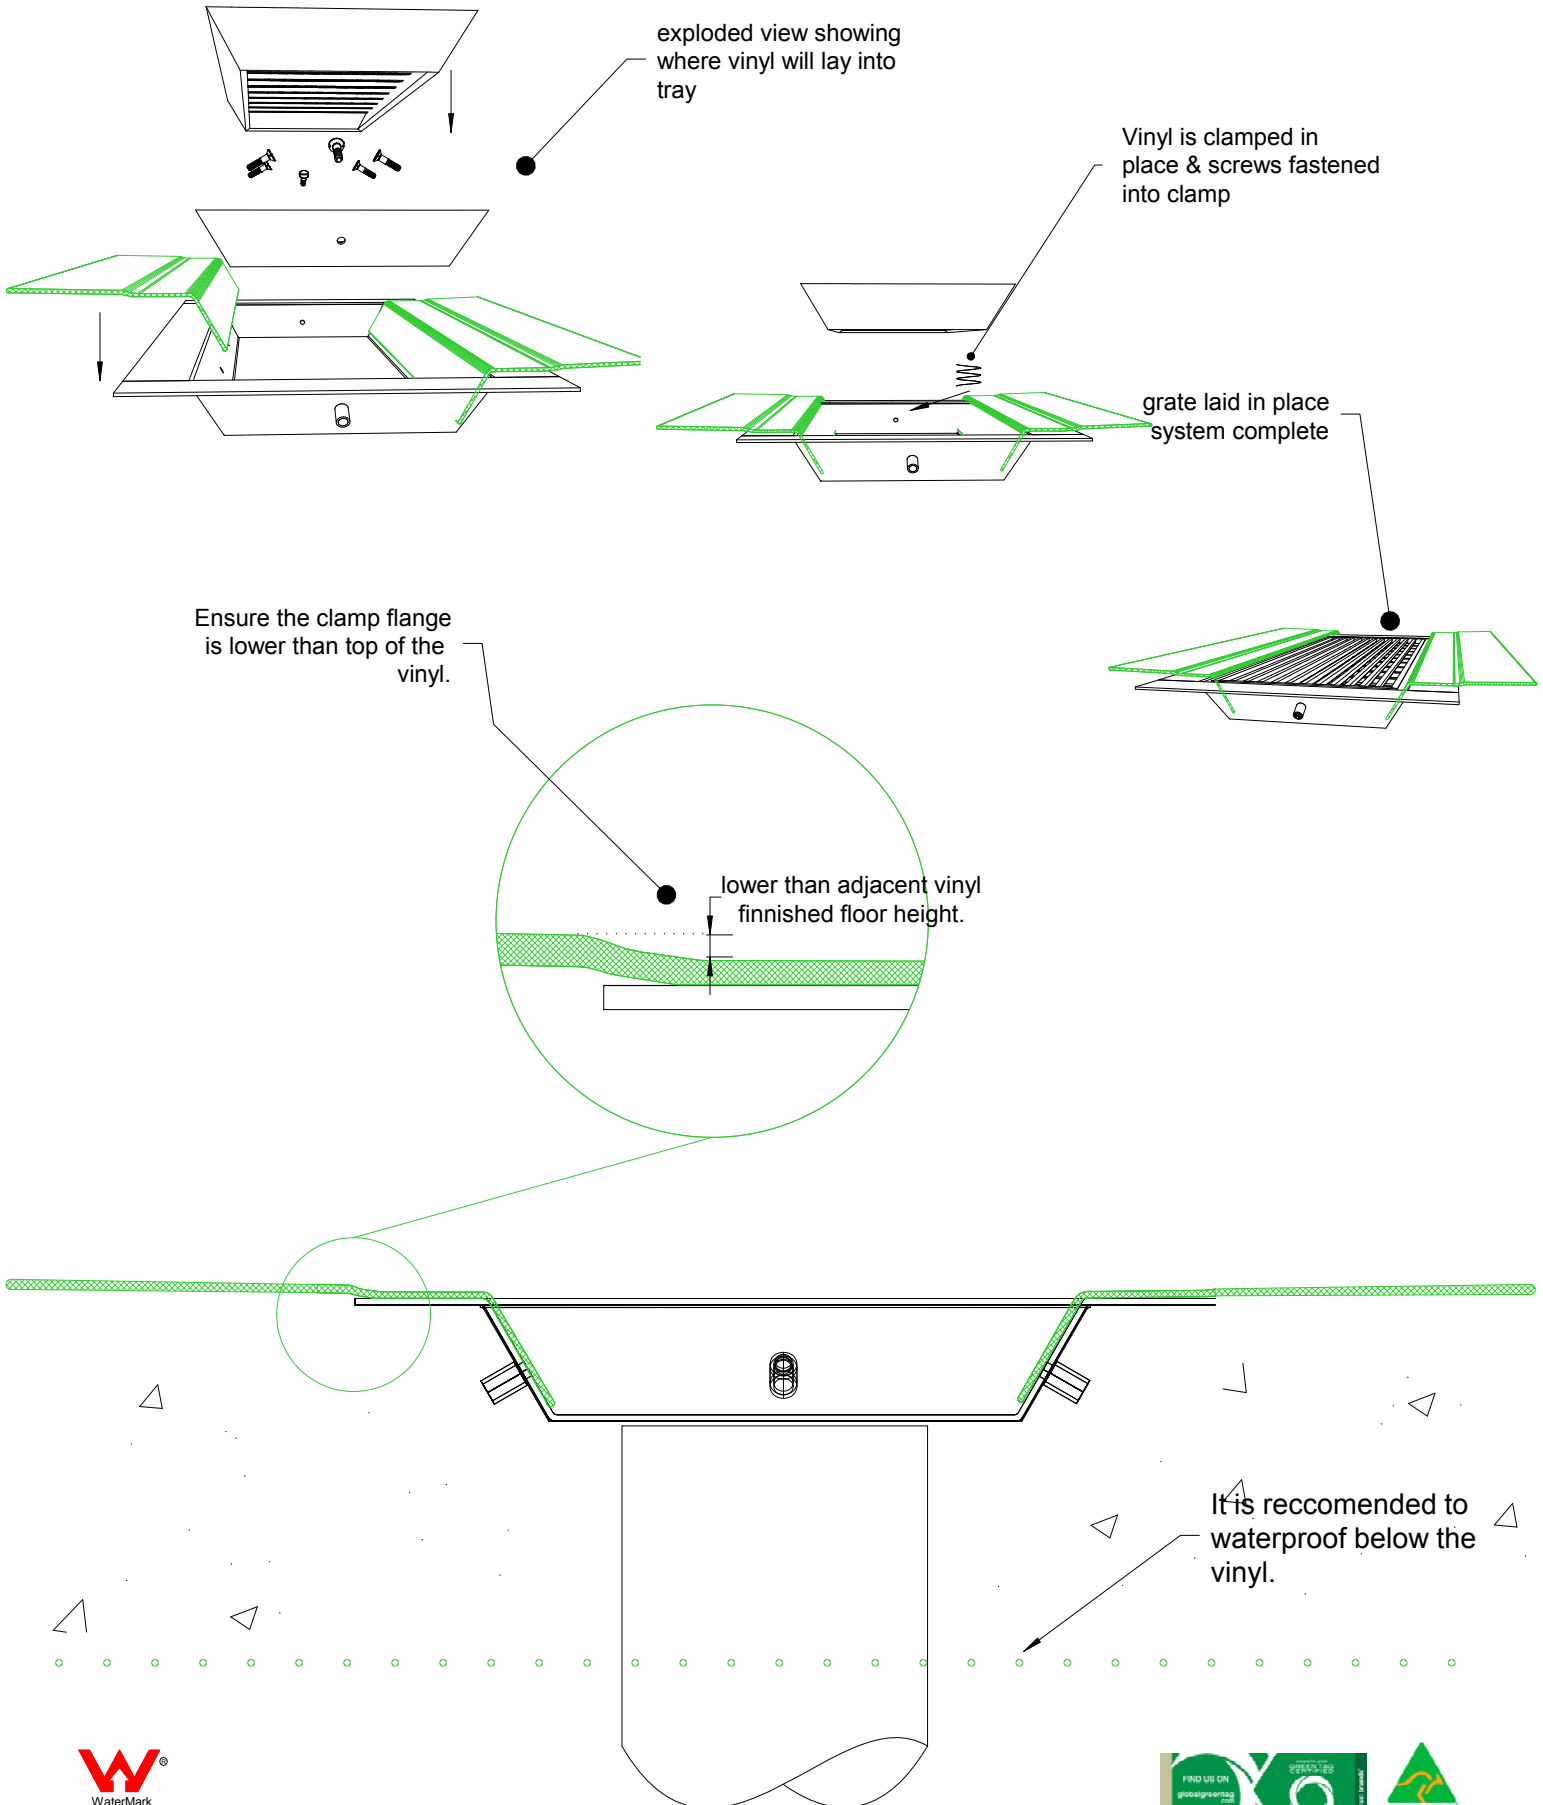

VC100-25 Linear Vinyl Clamp Drainage System