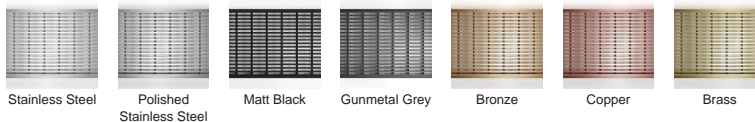

STORMTECH COLOUR FINISHES

Electroplate finishes subject to natural variation with time and local environment.

PRODUCT APPLICATIONS

- Bathroom Drainage
- Aged / Health Care Drainage
- Commercial Drainage
- Shower Drainage
- Special Needs Drainage
- Wet Area Drainage

Copyright © Stormtech Pty Ltd. Patent 733361. Drawings not to scale, please use dimensions shown.

Visit slimlinedrain.co.uk
for tools + inspiration.

Phone 01483 346460

Email technical@slimlinedrain.co.uk